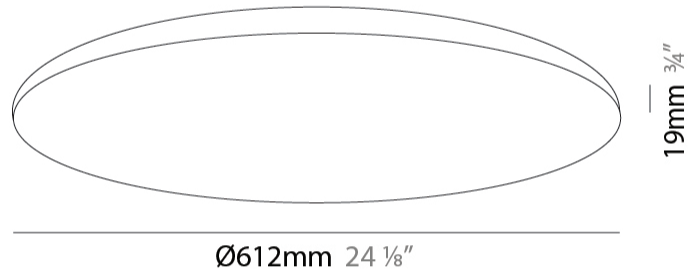

PROJECT	_____
TYPE	_____
SPECIFIER	_____
QUANTITY	_____
DATE	_____

INFINITE ROUND SURFACE

A52029- -

base number
Color   Temperature   Finish   Options

1. To build a product code in our configurator select the specify button on the base model # product page
2. To build a manual product code on this datasheet choose from the options listed below in blue font and add the suffix to the base model #

GENERAL

Series: Infinite Round
Partner: Ivela
Division: Architectural
Installation: Surface
Product Type: Panels
Mounting Location: Ceiling
Light Distribution: Direct

PHYSICAL

Shape: Round
Diameter (mm): 612
Diameter (in): 24 1/8
Height (mm): 19
Height (in): 3/4
Diffuser: PMMA - Opal
Fixture Finish: WHI / BLK / GLD
Fixture Material: Aluminum

ELECTRICAL

Lamp Type: LED
Input Wattage (W): 38
Dimming: Tri-Mode (Non-Dimming and Phase Dimming (120Vac only) and 0-10V Dimming)
Driver Included: No
Driver Location: Remote
Driver Type: Constant Voltage - Universal
Driver Class: Class 2
Housing: ENCP 5 (ERP) ENCP 13 (SC Power)
Input Voltage (V): 120 - 277
Output Voltage (V): 24

LED

Color Temperature (°K): 2700 / 3000 / 3500 / 4000
Max. Delivered Lumen (lm): 2160 / 2250 / 2317 / 2385
Nominal Lumen (lm): 4320 / 4500 / 4634 / 4770
CRI: >93 CRI
Lamp Life (hrs): 50000

OPTICAL

RATINGS AND CERTIFICATIONS

Certified By: CSA Certified to UL and CSA Standards
IP rating: IP20