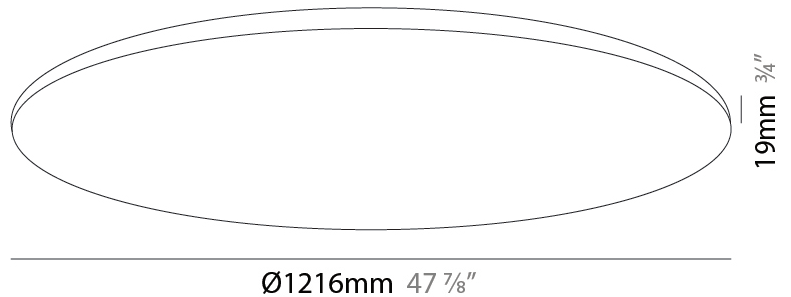

PROJECT	
TYPE	
SPECIFIER	
QUANTITY	
DATE	

INFINITE ROUND RECESSED

A56181- -
base number   Color   Finish
                         Temperature   Options

1. To build a product code in our configurator select the specify button on the base model # product page
2. To build a manual product code on this datasheet choose from the options listed below in blue font and add the suffix to the base model #

GENERAL

Series: Infinite Round
Partner: Ivela
Division: Architectural
Installation: Recessed
Product Type: Panels
Mounting Location: Ceiling
Light Distribution: Direct

PHYSICAL

Shape: Round
Diameter (mm): 1216
Diameter (in): 47 ⁷/₈
Height (mm): 19
Height (in): 3/4
Diffuser: PMMA - Opal
[Fixture Finish: WHI / BLK / GLD](#)
Fixture Material: Aluminum

ELECTRICAL

Lamp Type: LED
Input Wattage (W): 76
Dimming: Tri-Mode (Non-Dimming and Phase Dimming (120Vac only) and 0-10V Dimming)
Driver Included: No
Driver Location: Remote
Driver Type: Constant Voltage - Universal
Driver Class: Class 2
Housing: ENCP 5 (ERP) ENCP 8 (SC Power)
Input Voltage (V): 120 - 277
Output Voltage (V): 24

LED

[Color Temperature (°K): 2700 / 3000 / 3500 / 4000](#)
Max. Delivered Lumen (lm): 4560 / 4750 / 4891 / 5035
Nominal Lumen (lm): 9120 / 9500 / 9783 / 10070
CRI: >93 CRI
Lamp Life (hrs): 50000

OPTICAL

RATINGS AND CERTIFICATIONS

Certified By: CSA Certified to UL and CSA Standards
IP rating: IP20