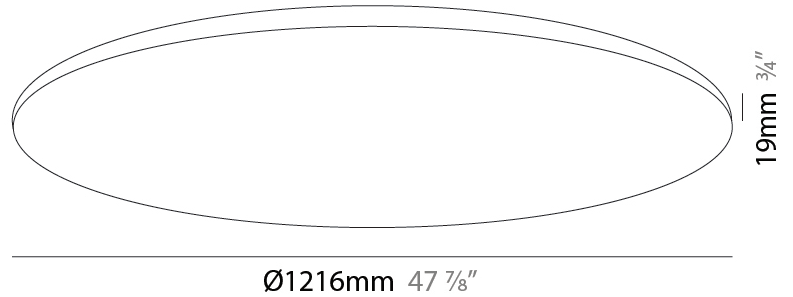

INFINITE ROUND SURFACE

A52031-

base number
Color   Finish
Temperature   Options

1. To build a product code in our configurator select the specify button on the base model # product page
2. To build a manual product code on this datasheet choose from the options listed below in blue font and add the suffix to the base model #

GENERAL

Series: Infinite Round
Partner: Ivela
Division: Architectural
Installation: Surface
Product Type: Panels
Mounting Location: Ceiling
Light Distribution: Direct

PHYSICAL

Shape: Round
Diameter (mm): 1216
Diameter (in): 47 ⁷/₈
Height (mm): 19
Height (in): 3/4
Diffuser: PMMA - Opal
[Fixture Finish: WHI / BLK / GLD](#)
Fixture Material: Aluminum

ELECTRICAL

Lamp Type: LED
Input Wattage (W): 76
Dimming: Tri-Mode (Non-Dimming and Phase Dimming (120Vac only) and 0-10V Dimming)
Driver Included: No
Driver Location: Remote
Driver Type: Constant Voltage - Universal
Driver Class: Class 2
Housing: ENCP 5 (ERP) ENCP 8 (SC Power)
Input Voltage (V): 120 - 277
Output Voltage (V): 24

LED

[Color Temperature (°K): 2700 / 3000 / 3500 / 4000](#)
Max. Delivered Lumen (lm): 4560 / 4750 / 4908 / 5035
Nominal Lumen (lm): 9120 / 9500 / 9783 / 10070
CRI: >93 CRI
Lamp Life (hrs): 50000

OPTICAL

RATINGS AND CERTIFICATIONS

Certified By: CSA Certified to UL and CSA Standards
IP rating: IP20

PROJECT
TYPE
SPECIFIER
QUANTITY
DATE