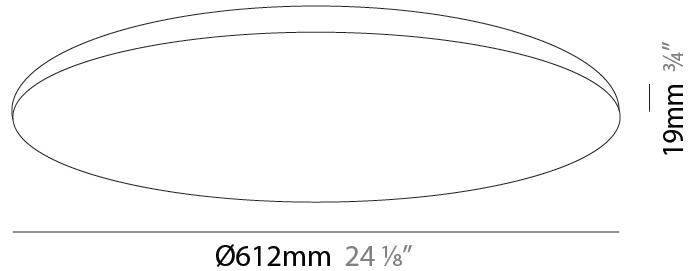

INFINITE ROUND RECESSED

A56179- -

base number   Color   Finish
Temperature   Options

1. To build a product code in our configurator select the specify button on the base model # product page
2. To build a manual product code on this datasheet choose from the options listed below in blue font and add the suffix to the base model #

GENERAL

Series: Infinite Round
Partner: Ivela
Division: Architectural
Installation: Recessed
Product Type: Panels
Mounting Location: Ceiling
Light Distribution: Direct

PHYSICAL

Shape: Round
Diameter (mm): 612
Diameter (in): 24 1/8
Height (mm): 19
Height (in): 3/4
Diffuser: PMMA - Opal
Fixture Finish: WHI / BLK / GLD
Fixture Material: Aluminum

ELECTRICAL

Lamp Type: LED
Input Wattage (W): 38
Dimming: Tri-Mode (Non-Dimming and Phase Dimming (120Vac only) and 0-10V Dimming)
Driver Included: No
Driver Location: Remote
Driver Type: Constant Voltage - Universal
Driver Class: Class 2
Housing: ENCP 5 (ERP) ENCP 13 (SC Power)
Input Voltage (V): 120 - 277
Output Voltage (V): 24

LED

Color Temperature (°K): 2700 / 3000 / 3500 / 4000
Max. Delivered Lumen (lm): 2160 / 2250 / 2317 / 2385
Nominal Lumen (lm): 4320 / 4500 / 4634 / 4770
CRI: >93 CRI
Lamp Life (hrs): 50000

OPTICAL

RATINGS AND CERTIFICATIONS

Certified By: CSA Certified to UL and CSA Standards
IP rating: IP20

PROJECT
TYPE
SPECIFIER
QUANTITY
DATE